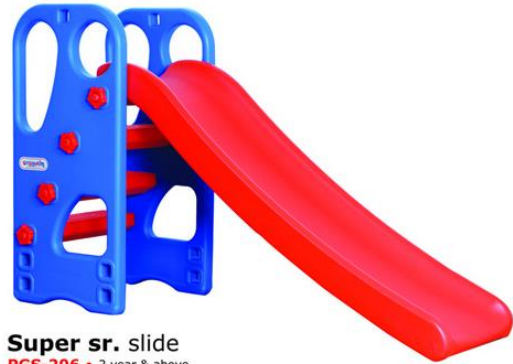

INDOOR

Senior see saw

PGS-304 • 2 year & above
item size L60"xW15"xH24"

Super sr. slide

PGS-206 • 2 year & above
item size L64"xW28"xH33"xT54"

LF 910
Hide Mimi Swing Combination
284 x 263 x 180cm

Puppy Rideon

PGS-404 • 2 year & above
item size L30"xW10"xH17"