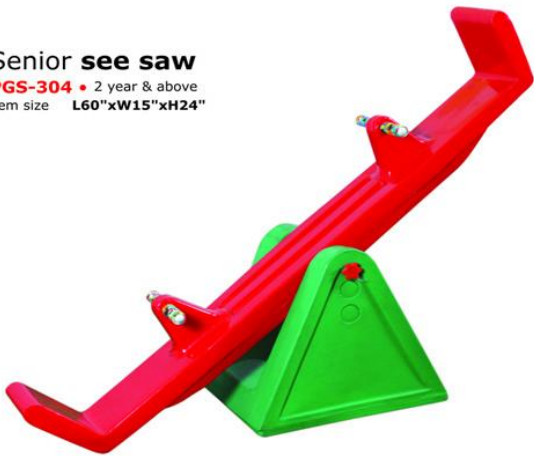

INDOOR

Senior see saw

PGS-304 • 2 year & above
item size L60"xW15"xH24"

Super sr. slide

PGS-206 • 2 year & above
item size L64"xW28"xH33"xT54"

LF 910
Hide Mimi Swing Combination
284 x 263 x 180cm

Puppy Rideon

PGS-404 • 2 year & above
item size L30"xW10"xH17"