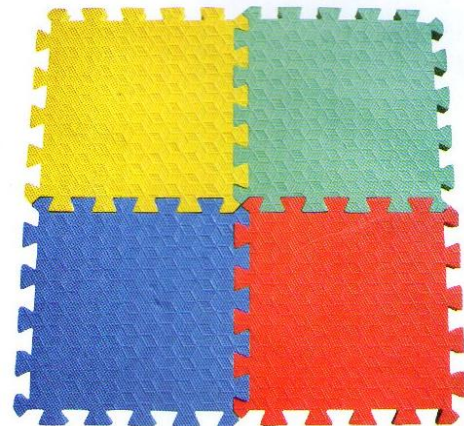

INDOOR

Senior see saw

PGS-304 • 2 year & above
item size L60"xW15"xH24"

Super sr. slide

PGS-206 • 2 year & above
item size L64"xW28"xH33"xT54"

LF 910
Hide Mimi Swing Combination
284 x 263 x 180cm

Puppy Rideon

PGS-404 • 2 year & above
item size L30"xW10"xH17"